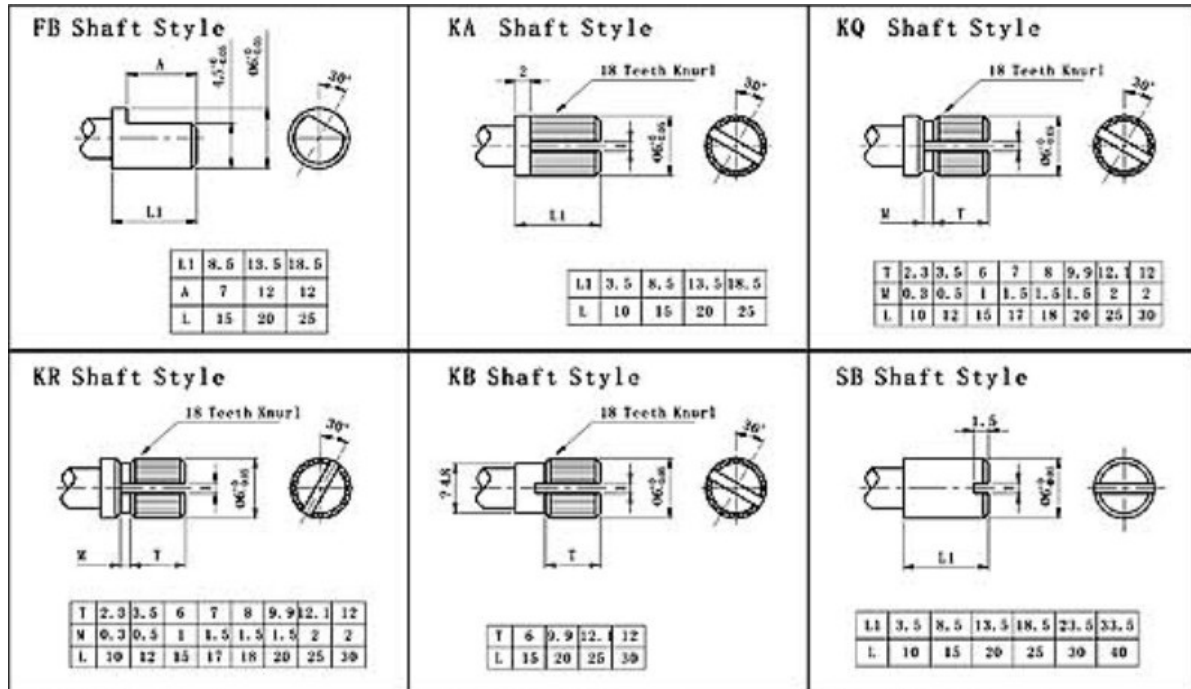

10 kOhm Potentiometer (WH148)

<p>NO</p>  <p>单联 Single-unit</p>	<p>GO</p>  <p>双联 Dual-unit</p>
<p>RO</p>  <p>单联带抽头 single-unit with tap</p>	<p>KO</p>  <p>双联带抽头 dual-unit with tap</p>
<p>BO</p>  <p>四联 Quad-unit</p>	<p>DO</p>  <p>六联 6-Ganged-unit</p>
<p>NS</p>  <p>单联附开关 single-unit with switch</p>	