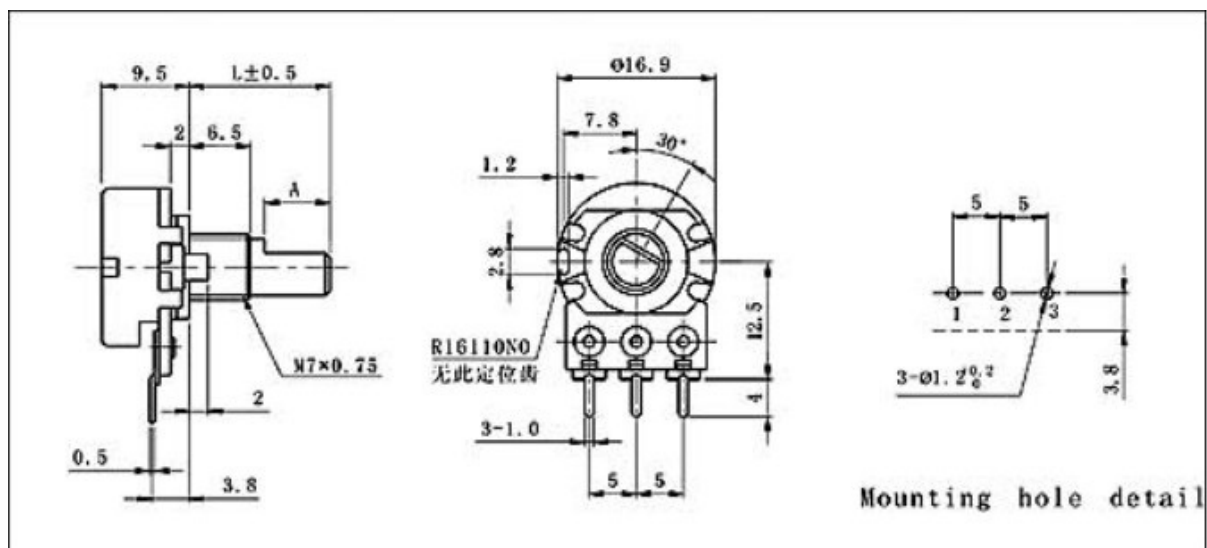

10 kOhm Potentiometer (WH148)

<p>NO</p>  <p>单联 Single-unit</p>	<p>GO</p>  <p>双联 Dual-unit</p>
<p>RO</p>  <p>单联带抽头 single-unit with tap</p>	<p>KO</p>  <p>双联带抽头 dual-unit with tap</p>
<p>BO</p>  <p>四联 Quad-unit</p>	<p>DO</p>  <p>六联 6-Ganged-unit</p>
<p>NS</p>  <p>单联附开关 single-unit with switch</p>	