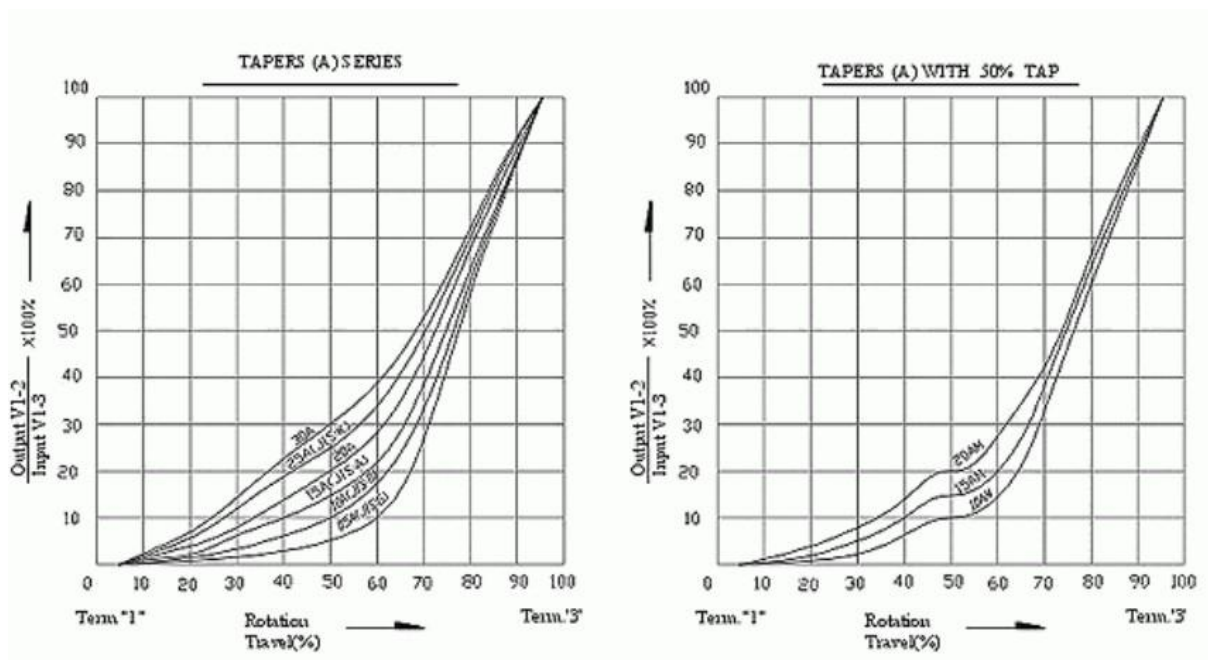

10 kOhm Potentiometer (WH148)

<p>NO</p>  <p>单联 Single-unit</p>	<p>GO</p>  <p>双联 Dual-unit</p>
<p>RO</p>  <p>单联带抽头 single-unit with tap</p>	<p>KO</p>  <p>双联带抽头 dual-unit with tap</p>
<p>BO</p>  <p>四联 Quad-unit</p>	<p>DO</p>  <p>六联 6-Ganged-unit</p>
<p>NS</p>  <p>单联附开关 single-unit with switch</p>	